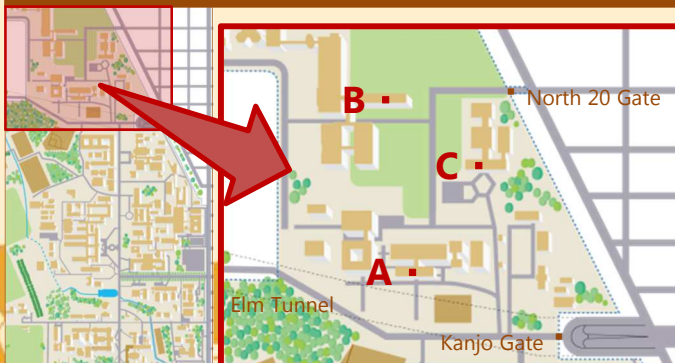

Library E-Resource Guidance for International Students !

You can learn about

- How to search for Books/Journals in **Hokkaido Univ.**
- How to search for Articles by Database: **Web of Science**
- Introduction of **EndNote basic**, the reference manager and, **our Library Services!**

In English

All you need to do is just come !
(All of them have the same contents)

Date	Time	Venue
Nov. 1st THU	13:30-14:00	Veterinary The 2nd Lecture Room » A on Venue Map
Nov. 6th TUE	13:30-14:00	Northern Campus Library » B on Venue Map
Nov. 13th TUE	13:30-14:00	Inst. Low Tem. Sci. Meeting Room » C on Venue Map

If you have any questions, please e-mail us:
north-g@lib.hokudai.ac.jp

Venue Map

« Sapporo Campus